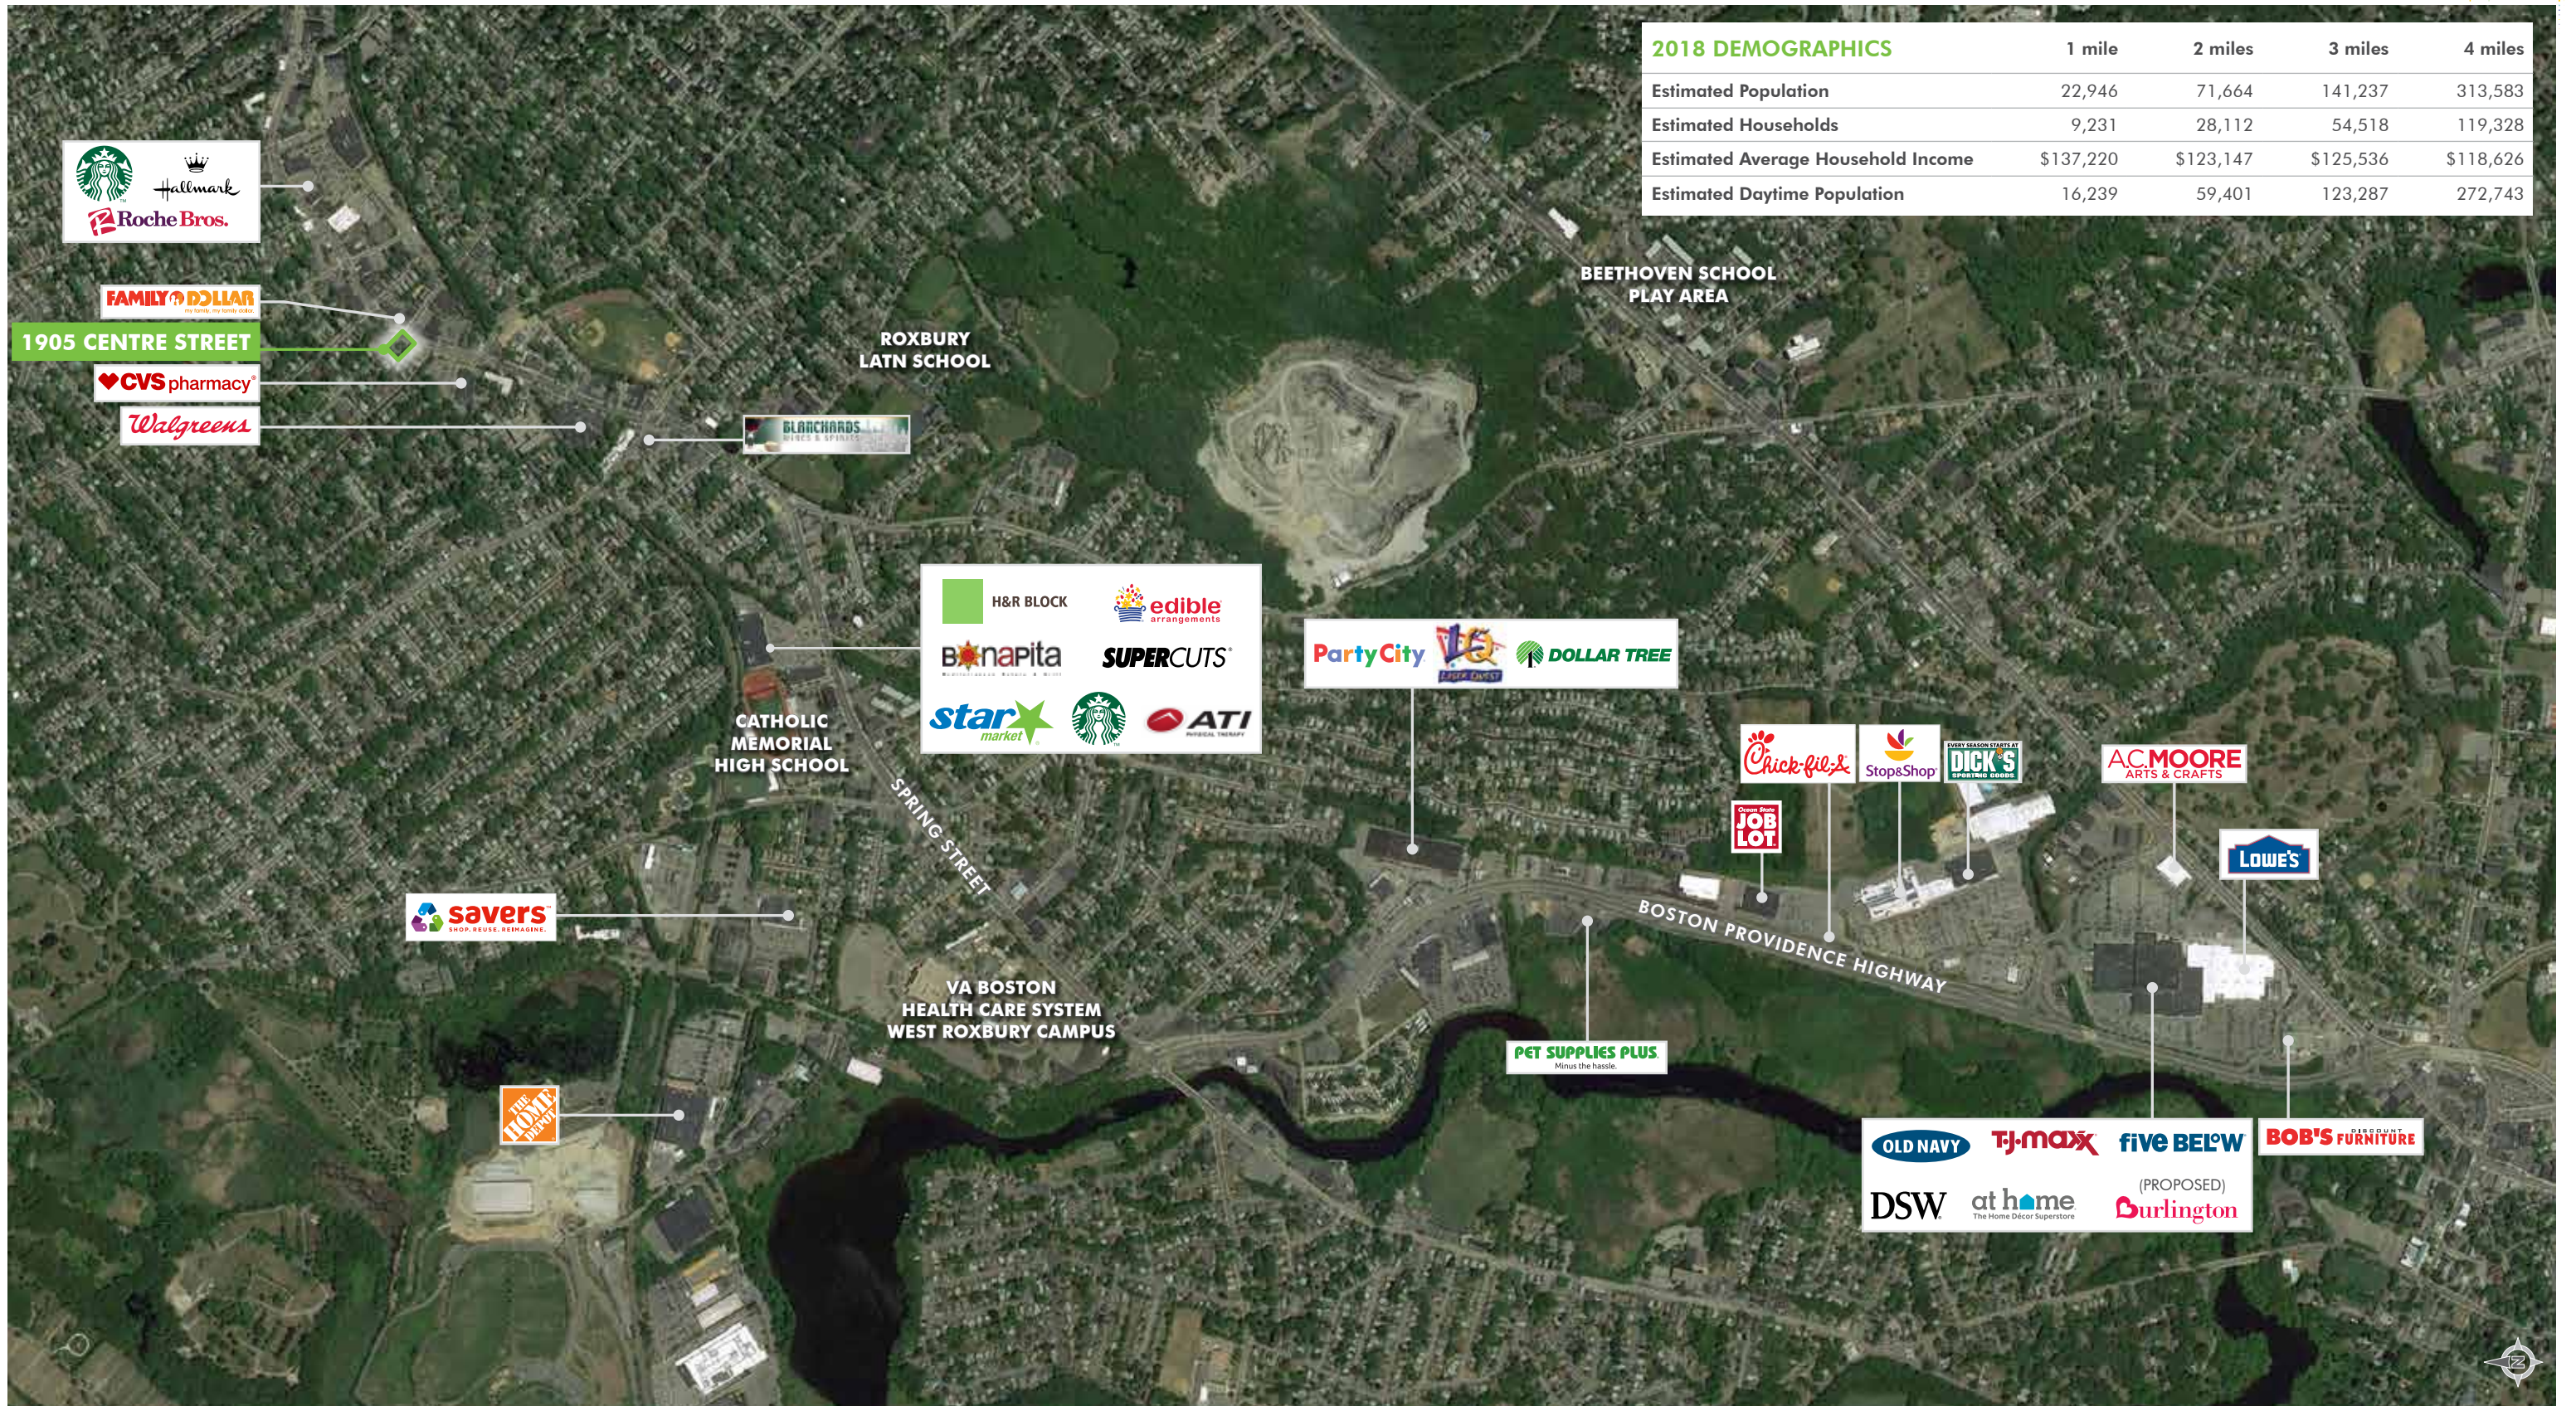

1,825 SF AVAILABLE

FEATURES:

- + Existing bank location with drive-thru
- + 1,825 SF building on ±0.20-acres with parking
- + Extremely dense market of nearly 141,237 people within three miles
- + Located on main corridor in West Roxbury with an average of 20,000 cars per day
- + Area retailers include CVS, Family Dollar, Roche Bros., Starbucks and Walgreens
- + Access at a signalized intersection

FOR SALE

Freestanding Building For Sale

1905 CENTRE STREET, WEST ROXBURY, MASSACHUSETTS

RETAIL

2018 DEMOGRAPHICS	1 mile	2 miles	3 miles	4 miles
Estimated Population	22,946	71,664	141,237	313,583
Estimated Households	9,231	28,112	54,518	119,328
Estimated Average Household Income	\$137,220	\$123,147	\$125,536	\$118,626
Estimated Daytime Population	16,239	59,401	123,287	272,743

Starbucks
Hallmark
Roche Bros.

FAMILY DOLLAR

1905 CENTRE STREET

CVS pharmacy

Walgreens

BLANCHARDS
WINE & SPIRITS

ROXBURY
LATIN SCHOOL

BEETHOVEN SCHOOL
PLAY AREA

H&R BLOCK
edible arrangements
BonaPita
SUPERCUTS
star market
Starbucks
ATI
PHYSICAL THERAPY

Party City
DOLLAR TREE

CATHOLIC
MEMORIAL
HIGH SCHOOL

SPRING STREET

savers
SHOP. REUSE. REIMAGINE.

VA BOSTON
HEALTH CARE SYSTEM
WEST ROXBURY CAMPUS